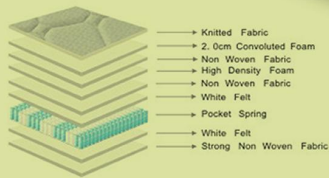

(MATTRESS IN A BOX)

SHIPPED FREE*
TO YOUR DOOR

STARTS FROM
\$ 205
ONWARDS
SYDNEY, AUSTRALIA

* CONDITIONS APPLY

+61 435 524 555
 nomadssmartliving
 nomadssmartliving

ALLURE MATTRESSES

(MATTRESS IN A BOX)

Size	Dimensions	Thickness	Price
King	183x203 cm	24 cm	N/A
Queen	153x203 cm	24 cm	\$ 370
Double	138x188 cm	24 cm	\$ 325
K Single	107x203 cm	24 cm	\$ 265
Single	91x188 cm	24 cm	\$ 205