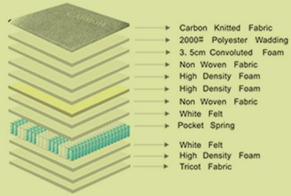

VIENNA

MATTRESSES

(MATTRESS IN A BOX)