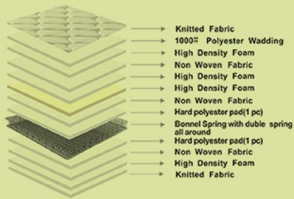

STARTS FROM

\$ 245

ONWARDS

SYDNEY, AUSTRALIA

* CONDITIONS APPLY

+61 435 524 555
 nomadssmartliving
 nomadssmartliving

+61 435 524 555

SPINAL CONTOUR
(MEDIUM)
MATTRESSES
(BONNELL SPRING)