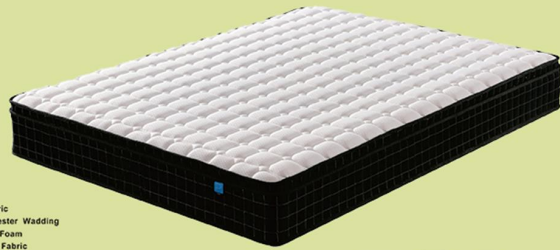

Size	Dimensions	Thickness	Price
King	183x203 cm	24 cm	N/A
Queen	153x203 cm	24 cm	\$ 430
Double	138x188 cm	24 cm	\$ 350
K Single	107x203 cm	24 cm	\$ 290
Single	91x188 cm	24 cm	\$ 245

STARTS FROM

\$245

ONWARDS

SYDNEY, AUSTRALIA

* CONDITIONS APPLY

- +61 435 524 555
- nomadssmartliving
- nomadssmartliving

+61 435 524 555

SPINAL CONTOUR
(PLUSH)
MATTRESSES
(BONNELL SPRING)

SHIPPED FREE
TO YOUR DOOR

STARTS FROM

\$ 265

ONWARDS

SYDNEY, AUSTRALIA

* CONDITIONS APPLY

- +61 435 524 555
- nomadssmartliving
- nomadssmartliving

SPINAL CONTOUR
(PLUSH)
MATTRESSES
(BONNELL SPRING)

Size	Dimensions	Thickness	Price
King	183x203 cm	28 cm	N/A
Queen	153x203 cm	28 cm	\$ 450
Double	138x188 cm	28 cm	\$ 375
K Single	107x203 cm	28 cm	\$ 325
Single	91x188 cm	28 cm	\$ 265