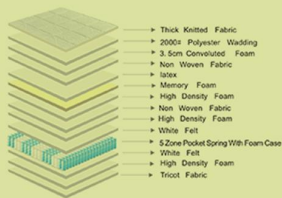

* CONDITIONS APPLY

+61 435 524 555
 nomadssmartliving
 nomadssmartliving

+61 435 524 555

URBAN

MATTRESSES

(MATTRESS IN A BOX)

SHIPPED FREE*
TO YOUR DOOR

STARTS FROM