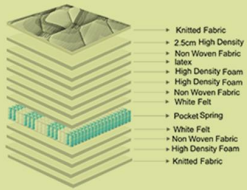

(MATTRESS IN A BOX)

SHIPPED FREE*
TO YOUR DOOR

STARTS FROM
\$275
ONWARDS
SYDNEY, AUSTRALIA

+61 435 524 555
 nomadssmartliving
 nomadssmartliving

* CONDITIONS APPLY

HELIX MATTRESSES

(MATTRESS IN A BOX)

Size	Dimensions	Thickness	Price
King	183x203 cm	28 cm	\$ 605
Queen	153x203 cm	28 cm	\$ 480
Double	138x188 cm	28 cm	\$ 415
K Single	107x203 cm	28 cm	\$ 340
Single	91x188 cm	28 cm	\$ 275

STARTS FROM
\$275
ONWARDS
SYDNEY, AUSTRALIA

+61 435 524 555
 nomadssmartliving
 nomadssmartliving

* CONDITIONS APPLY

+61 435 524 555

SUPPORT COMFORT
MATTRESSES
(POCKET SPRING)

SHIPPED FREE*
TO YOUR DOOR

STARTS FROM

\$ 295

ONWARDS

SYDNEY, AUSTRALIA

* CONDITIONS APPLY

- +61 435 524 555
- nomadssmartliving
- nomadssmartliving

SUPPORT COMFORT
MATTRESSES
(POCKET SPRING)

Size	Dimensions	Thickness	Price
King	183x203 cm	28 cm	\$ 580
Queen	153x203 cm	28 cm	\$ 480
Double	138x188 cm	28 cm	\$ 425
K Single	107x203 cm	28 cm	\$ 350
Single	91x188 cm	28 cm	\$ 295