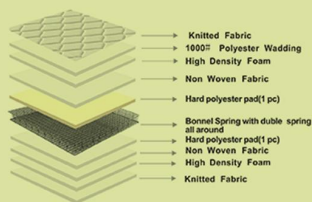

SYDNEY, AUSTRALIA

* CONDITIONS APPLY

-  **+61 435 524 555**
-  **nomadssmartliving**
-  **nomadssmartliving**

 **+61 435 524 555**

SPINAL CONTOUR
(FIRM)
MATTRESSES
(BONNELL SPRING)

SHIPPED FREE *
TO YOUR DOOR