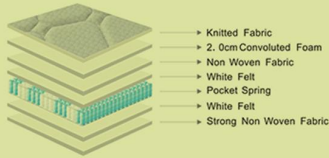

STARTS FROM

\$155

ONWARDS

SYDNEY, AUSTRALIA

* CONDITIONS APPLY

- +61 435 524 555
- nomadssmartliving
- nomadssmartliving

+61 435 524 555

COMFORT SLEEP
MATTRESSES
(MATTRESS IN A BOX)