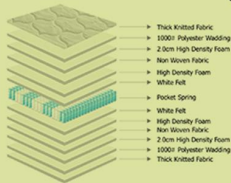

ONWARDS

SYDNEY, AUSTRALIA

* CONDITIONS APPLY

- +61 435 524 555
- nomadssmartliving
- nomadssmartliving

SPINAL CONTOUR
(PLUSH)
MATTRESSES
(BONNELL SPRING)

Size	Dimensions	Thickness	Price
King	183x203 cm	28 cm	N/A
Queen	153x203 cm	28 cm	\$ 450
Double	138x188 cm	28 cm	\$ 375
K Single	107x203 cm	28 cm	\$ 325
Single	91x188 cm	28 cm	\$ 265

STARTS FROM

\$ 265

ONWARDS

SYDNEY, AUSTRALIA

* CONDITIONS APPLY

- +61 435 524 555
- nomadssmartliving
- nomadssmartliving

+61 435 524 555

HELIX MATTRESSES

(MATTRESS IN A BOX)

SHIPPED FREE*
TO YOUR DOOR

STARTS FROM
\$275
ONWARDS
SYDNEY, AUSTRALIA

+61 435 524 555
 nomadssmartliving
 nomadssmartliving

* CONDITIONS APPLY

HELIX MATTRESSES

(MATTRESS IN A BOX)

Size	Dimensions	Thickness	Price
King	183x203 cm	28 cm	\$ 605
Queen	153x203 cm	28 cm	\$ 480
Double	138x188 cm	28 cm	\$ 415
K Single	107x203 cm	28 cm	\$ 340
Single	91x188 cm	28 cm	\$ 275