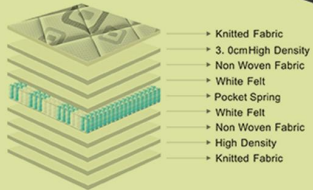

BODY COMFORT
MATTRESSES
(POCKET SPRING)