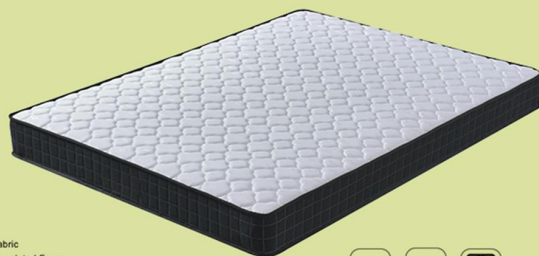

 [nomadssmartliving](#)

WELL BEING

MATTRESSES

(MATTRESS IN A BOX)

NOMADS
SMART LIVING

- Knitted Fabric
- 2.0cm Convoluted Foam
- Non Woven Fabric
- Black Felt
- Bonnel Spring
- Black Felt
- Strong Non Woven Fabric

MATTRESSES

(MATTRESS IN A BOX)

NOMADS
SMART LIVING

Size	Dimensions	Thickness	Price
King	183x203 cm	18 cm	N/A
Queen	153x203 cm	18 cm	N/A
Double	138x188 cm	18 cm	N/A
K Single	107x203 cm	21 cm	\$ 200
Single	91x188 cm	24 cm	\$ 155