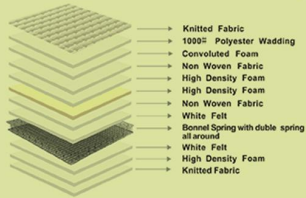

SYDNEY, AUSTRALIA

* CONDITIONS APPLY

- +61 435 524 555
- nomadssmartliving
- nomadssmartliving

+61 435 524 555

SPINAL CONTOUR
(PLUSH)
MATTRESSES
(BONNELL SPRING)

SHIPPED FREE
TO YOUR DOOR

STARTS FROM

\$ 265

ONWARDS

SYDNEY, AUSTRALIA

* CONDITIONS APPLY

- +61 435 524 555
- nomadssmartliving
- nomadssmartliving

SPINAL CONTOUR
(PLUSH)
MATTRESSES
(BONNELL SPRING)

Size	Dimensions	Thickness	Price
King	183x203 cm	28 cm	N/A
Queen	153x203 cm	28 cm	\$ 450
Double	138x188 cm	28 cm	\$ 375
K Single	107x203 cm	28 cm	\$ 325
Single	91x188 cm	28 cm	\$ 265